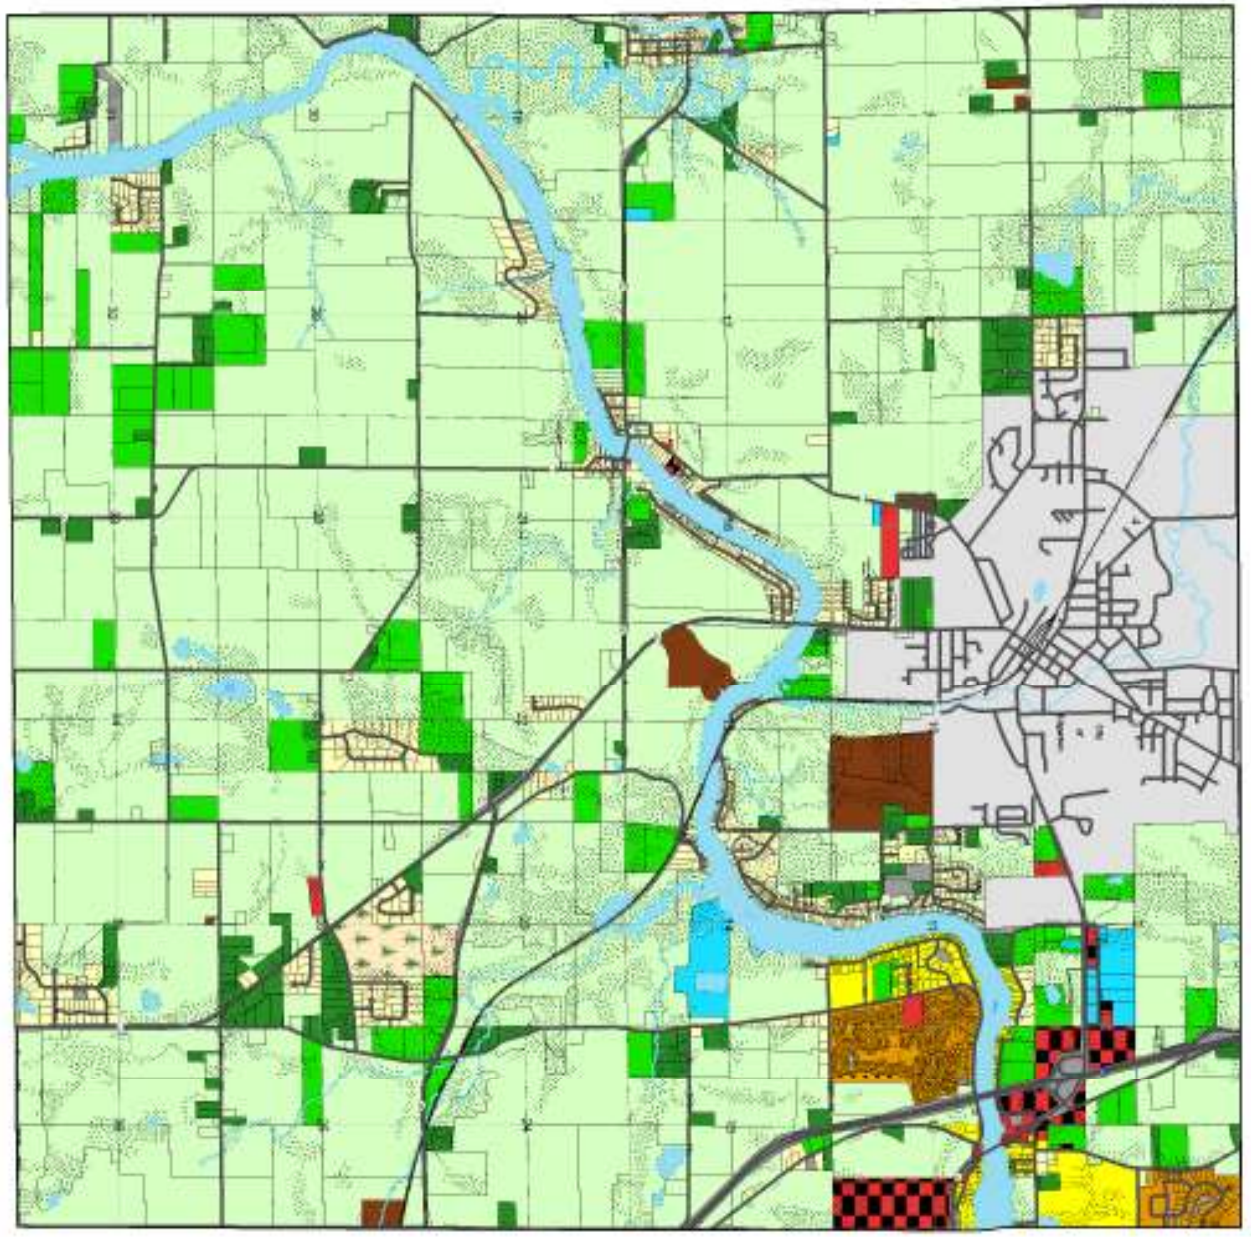

Town of Fulton Official Zoning Map **DRAFT**

- Zoning Districts**
- z1 - Zoning Agriculture District
 - z2 - Zoning Agriculture Area
 - z3 - Small Scale Agriculture Area
 - z4 - Special District
 - z5 - Zoning Residential District
 - z6 - Zoning Residential District
 - z7 - Single and Two-Family Residential District
 - z8 - Medium Density District
 - z9 - Planned Residential District
 - z10 - Commercial Highway Interchange District
 - z11 - Light Industrial District
 - z12 - Special Industrial District
 - z13 - Light Commercial District
 - z14 - Limited Commercial District
 - z15 - Limited Commercial District
 - z16 - Industrial
 - z17 - State/County or the Zoning Ordinance

Scale

Feet	Meters
0	0
100	30
200	60
300	90
400	120
500	150
600	180
700	210
800	240
900	270
1000	300

©2010 Fulton County, Georgia